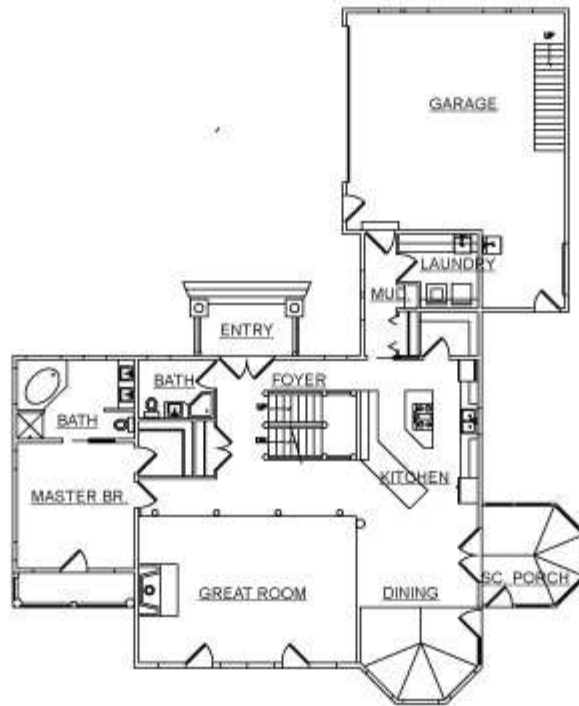

## River Cottage

Total Square Footage: 3,783

Number of Levels: 3

Number of Bedrooms: 4

Number of Bathrooms: 3

Basement: Yes (Optional)

Garage: Yes

Custom Luxury Homes  
River Cottage

Main Level

Custom Luxury Homes  
River Cottage

Upper Level