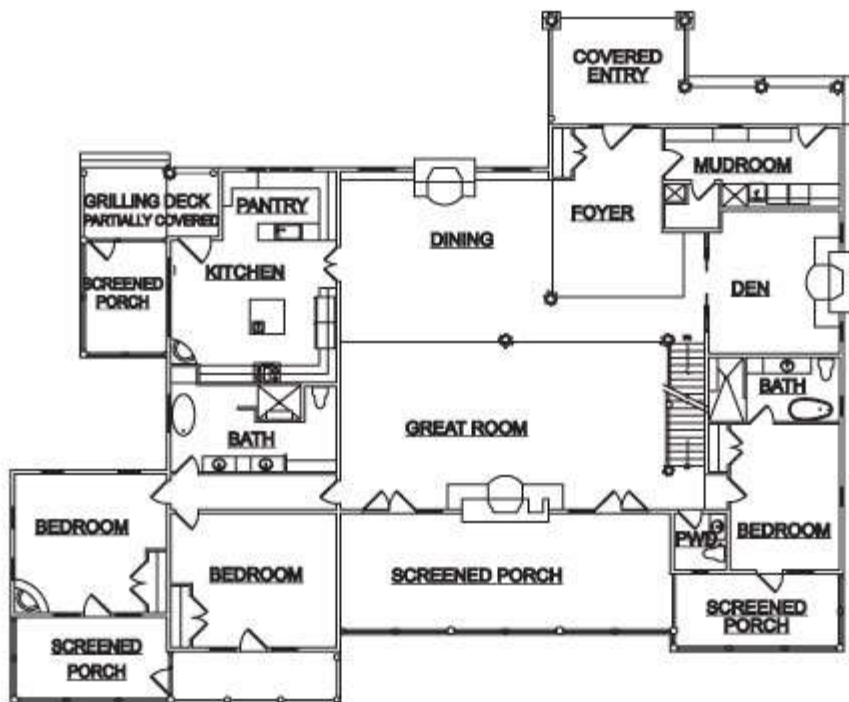

Custom Luxury Homes
Dear Lake Lodge

Total Square Footage: 8,481

Number of Levels: 3

Number of Bedrooms: 8

Number of Bathrooms: 6.5

Basement: Yes

Garage: No

Custom Luxury Homes
Dear Lake Lodge

Main Level

Custom Luxury Homes
Dear Lake Lodge

Lower Level

Custom Luxury Homes
Dear Lake Lodge

Upper Level