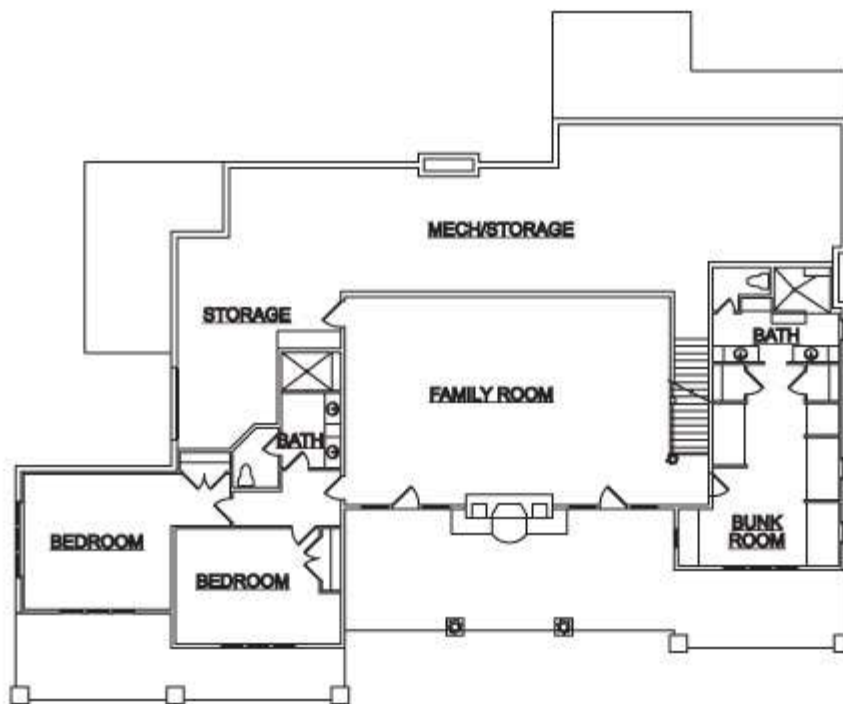

Custom Luxury Homes
Dear Lake Lodge

Total Square Footage: 8,481

Number of Levels: 3

Number of Bedrooms: 8

Number of Bathrooms: 6.5

Basement: Yes

Garage: No

Custom Luxury Homes
Dear Lake Lodge

Main Level

Custom Luxury Homes
Dear Lake Lodge

Lower Level

Custom Luxury Homes
Dear Lake Lodge

Upper Level